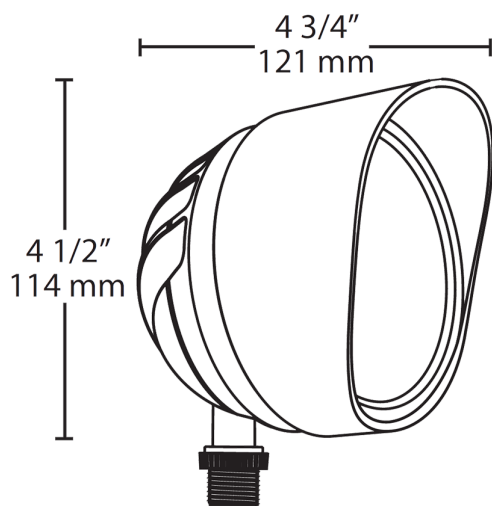

Dimensions

Features

12W LED equivalent to 75W BR30/halogen/wide flood

Mount as an uplight or downlight on a RAB Mighty Post or junction box

Microprismatic diffusion lens for smooth and even light distribution